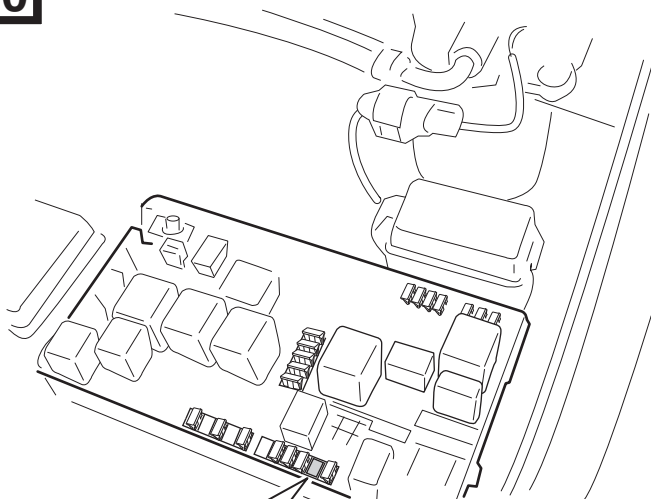

Fitting instruction for: **Towbar wiring harness**

Part number : **PZ457-J9563-00**

Application:

Model name	Model year	Body	Model codes
<b>LAND CRUISER</b>	09/2002 →	3/5 	<b>**J12*R-G** * * W</b>

Note:

Read this mounting manual carefully, before you start the installation.  
 Warranty is granted only when installation is done by your Toyota dealer.  
 Modification related to design, construction, illustrations and text are reserved.

## 8

<b>1/L</b> 	<b>2</b> 	<b>2a</b> 	<b>3/31</b> 	<b>4/R</b> 	<b>5/58-R</b> 	<b>6/54</b> 	<b>7/58-L</b> 
Yellow	Blue	Grey	White	Green	Brown	Red	Black

9

10

11

16

17

18