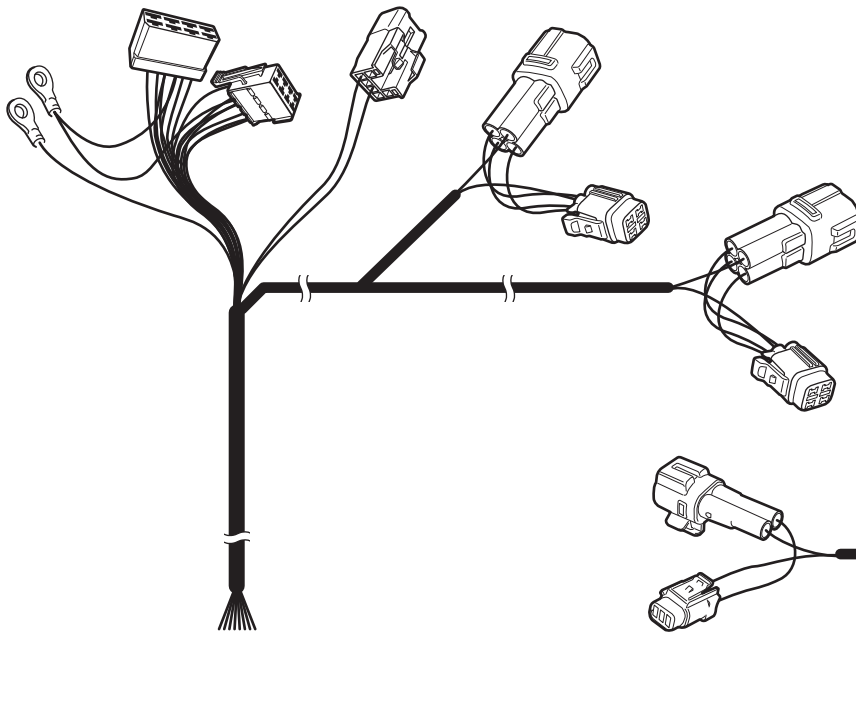

PZ457-J9563-00