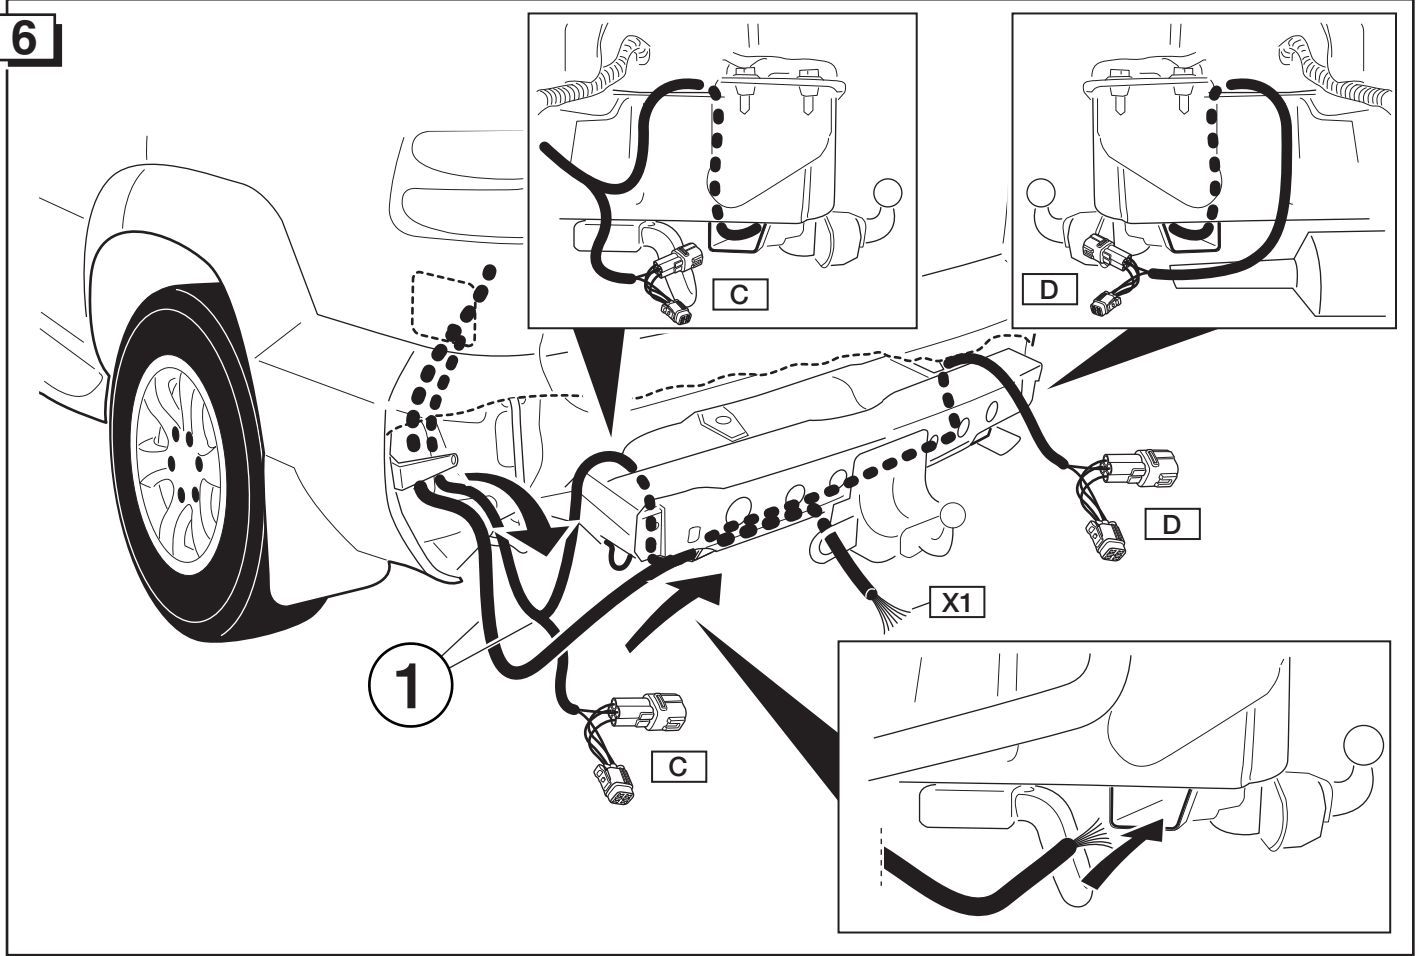

Fitting instruction for: **Towbar wiring harness**

Part number : **PZ457-J9563-00**

Application:

Model name	Model year	Body	Model codes
<b>LAND CRUISER</b>	09/2002 →	3/5 	<b>**J12*R-G** * * W</b>

Note:

Read this mounting manual carefully, before you start the installation.  
 Warranty is granted only when installation is done by your Toyota dealer.  
 Modification related to design, construction, illustrations and text are reserved.

## ROUTING

6

7