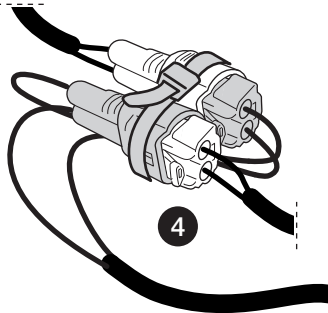

Fitting instruction for: **Towbar wiring harness**

Part number : **PZ457-J9563-00**

Application:

Model name	Model year	Body	Model codes
<b>LAND CRUISER</b>	09/2002 →	3/5 	<b>**J12*R-G** * * W</b>

Note:

Read this mounting manual carefully, before you start the installation.  
 Warranty is granted only when installation is done by your Toyota dealer.  
 Modification related to design, construction, illustrations and text are reserved.

## 8

<b>1/L</b> 	<b>2</b> 	<b>2a</b> 	<b>3/31</b> 	<b>4/R</b> 	<b>5/58-R</b> 	<b>6/54</b> 	<b>7/58-L</b> 
Yellow	Blue	Grey	White	Green	Brown	Red	Black

9

10

11

16

17

18