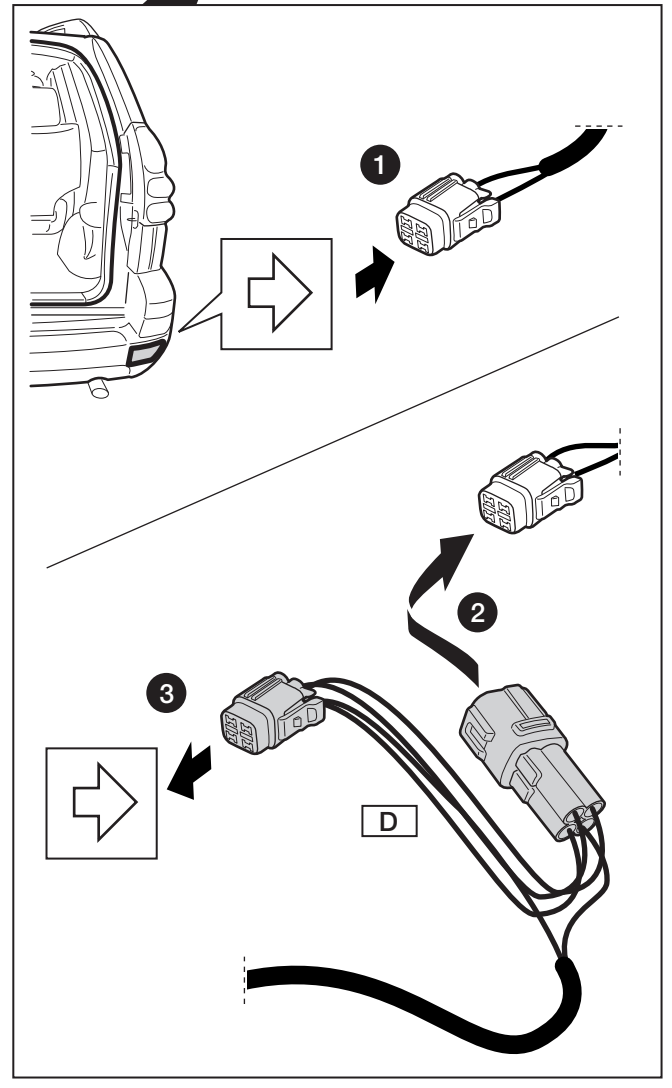

Fitting instruction for: **Towbar wiring harness**

Part number : **PZ457-J9563-00**

Application:

Model name	Model year	Body	Model codes
<b>LAND CRUISER</b>	09/2002 →	3/5 	<b>**J12*R-G** * * W</b>

Note:

Read this mounting manual carefully, before you start the installation.  
 Warranty is granted only when installation is done by your Toyota dealer.  
 Modification related to design, construction, illustrations and text are reserved.

## 8

<b>1/L</b> 	<b>2</b> 	<b>2a</b> 	<b>3/31</b> 	<b>4/R</b> 	<b>5/58-R</b> 	<b>6/54</b> 	<b>7/58-L</b> 
Yellow	Blue	Grey	White	Green	Brown	Red	Black

9

10

11

16

17

18