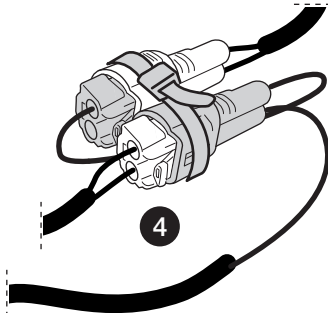

Fitting instruction for: **Towbar wiring harness**

Part number : **PZ457-J9563-00**

Application:

Model name	Model year	Body	Model codes
<b>LAND CRUISER</b>	09/2002 →	3/5 	<b>**J12*R-G** * * W</b>

Note:

Read this mounting manual carefully, before you start the installation.  
 Warranty is granted only when installation is done by your Toyota dealer.  
 Modification related to design, construction, illustrations and text are reserved.

## 8

<b>1/L</b> 	<b>2</b> 	<b>2a</b> 	<b>3/31</b> 	<b>4/R</b> 	<b>5/58-R</b> 	<b>6/54</b> 	<b>7/58-L</b> 
Yellow	Blue	Grey	White	Green	Brown	Red	Black

9

10

11

16

17

18