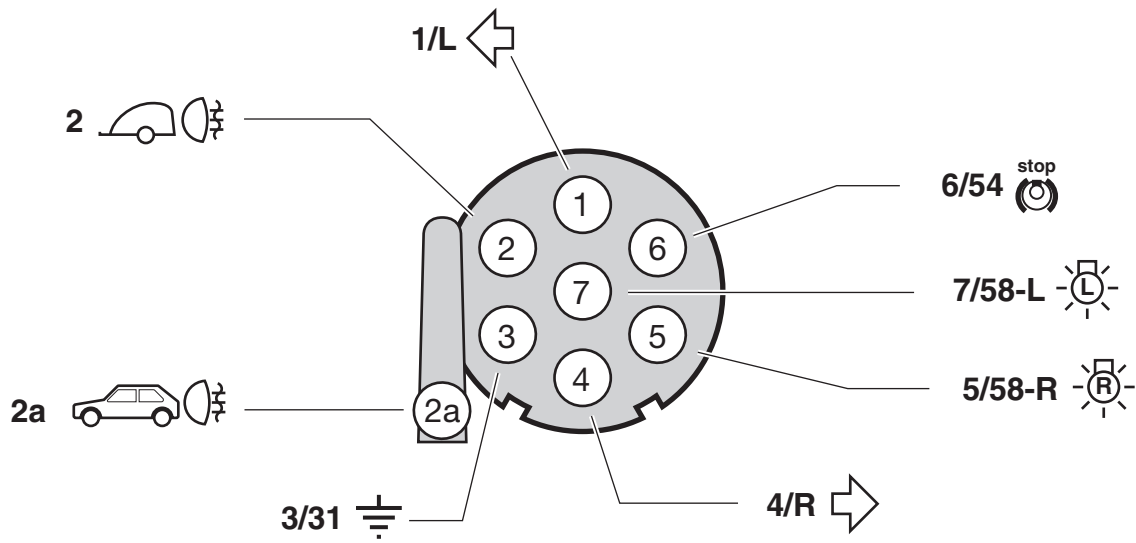

Fitting instruction for: **Towbar wiring harness**

Part number : **PZ457-J9563-00**

Application:

Model name	Model year	Body	Model codes
<b>LAND CRUISER</b>	09/2002 →	3/5 	<b>**J12*R-G** * * W</b>

Note:

Read this mounting manual carefully, before you start the installation.  
 Warranty is granted only when installation is done by your Toyota dealer.  
 Modification related to design, construction, illustrations and text are reserved.

## ROUTING

6

7

## 8

<b>1/L</b> 	<b>2</b> 	<b>2a</b> 	<b>3/31</b> 	<b>4/R</b> 	<b>5/58-R</b> 	<b>6/54</b> 	<b>7/58-L</b> 
Yellow	Blue	Grey	White	Green	Brown	Red	Black

9

10

11

16

17

18