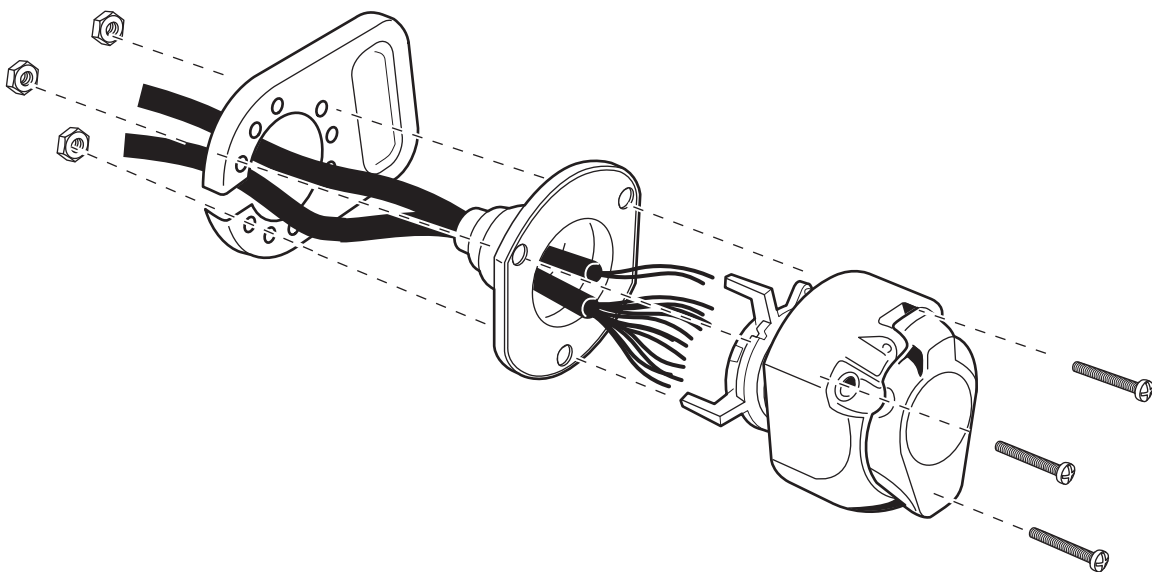

Fitting instruction for: **Towbar wiring harness**

Part number : **PZ457-J9563-00**

Application:

Model name	Model year	Body	Model codes
<b>LAND CRUISER</b>	09/2002 →	3/5 	<b>**J12*R-G** * * W</b>

Note:

Read this mounting manual carefully, before you start the installation.  
 Warranty is granted only when installation is done by your Toyota dealer.  
 Modification related to design, construction, illustrations and text are reserved.

## ROUTING

6

7

## 8

<b>1/L</b> 	<b>2</b> 	<b>2a</b> 	<b>3/31</b> 	<b>4/R</b> 	<b>5/58-R</b> 	<b>6/54</b> 	<b>7/58-L</b> 
Yellow	Blue	Grey	White	Green	Brown	Red	Black

9

10

11

16

17

18