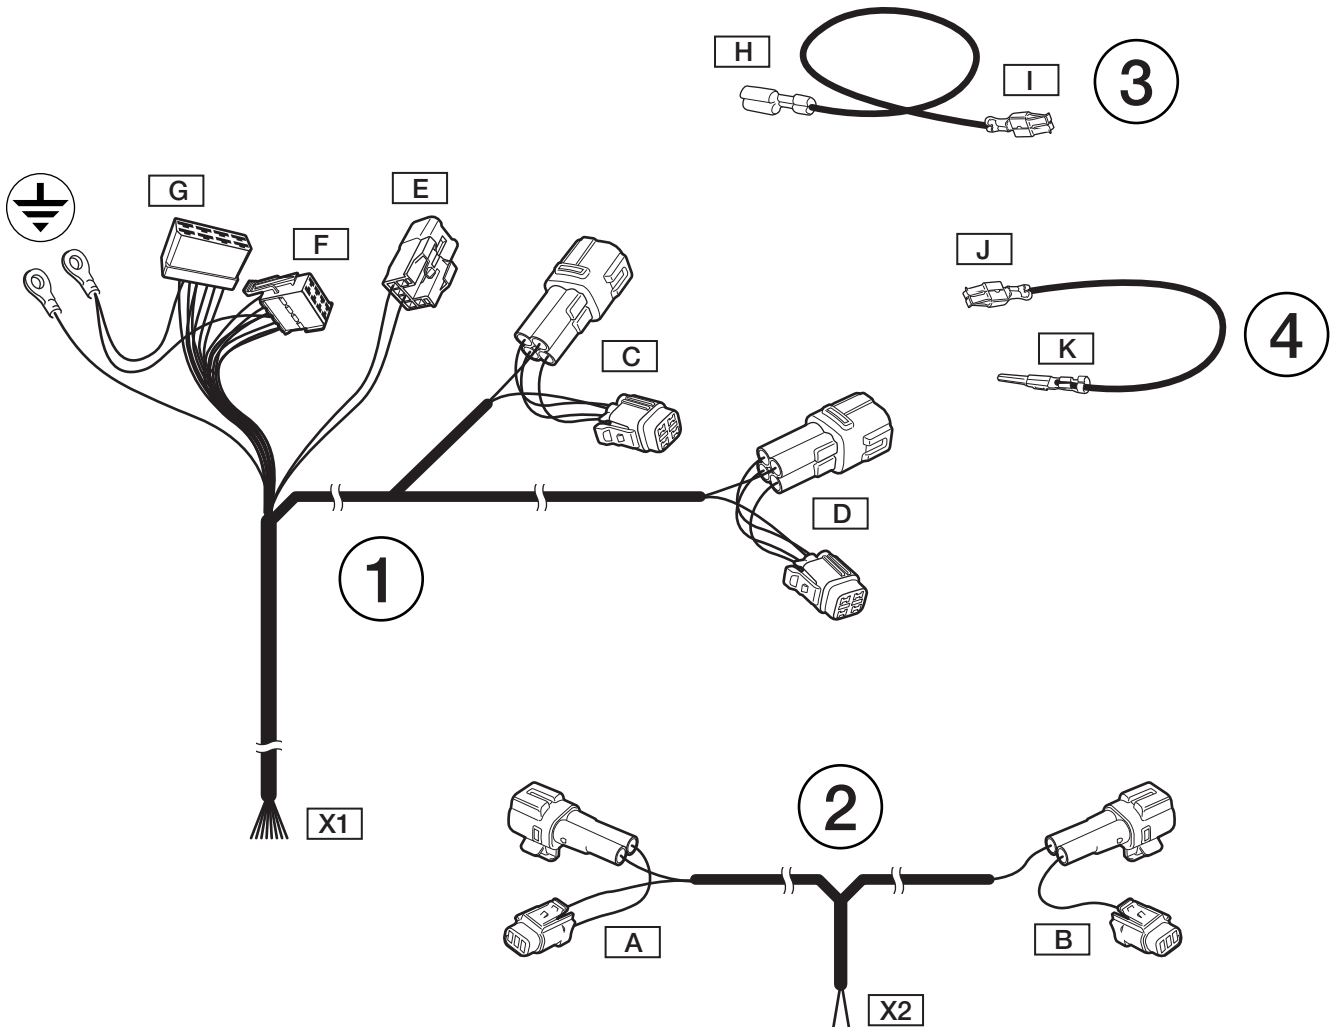

Fitting instruction for: **Towbar wiring harness**

Part number : **PZ457-J9563-00**

Application:

Model name	Model year	Body	Model codes
<b>LAND CRUISER</b>	09/2002 →	3/5 	<b>**J12*R-G** * * W</b>

Note:

Read this mounting manual carefully, before you start the installation.  
 Warranty is granted only when installation is done by your Toyota dealer.  
 Modification related to design, construction, illustrations and text are reserved.

## ROUTING

6

7

## 8

<b>1/L</b> 	<b>2</b> 	<b>2a</b> 	<b>3/31</b> 	<b>4/R</b> 	<b>5/58-R</b> 	<b>6/54</b> 	<b>7/58-L</b> 
Yellow	Blue	Grey	White	Green	Brown	Red	Black

9

10

11

16

17

18