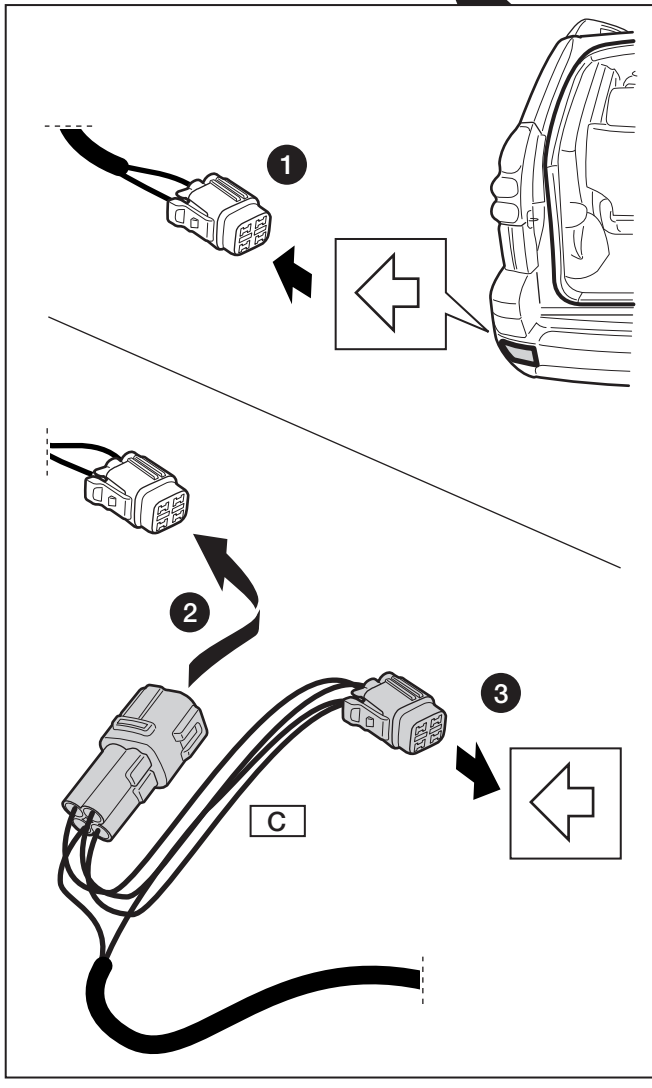

Fitting instruction for: **Towbar wiring harness**

Part number : **PZ457-J9563-00**

Application:

Model name	Model year	Body	Model codes
<b>LAND CRUISER</b>	09/2002 →	3/5 	<b>**J12*R-G** * * W</b>

Note:

Read this mounting manual carefully, before you start the installation.  
 Warranty is granted only when installation is done by your Toyota dealer.  
 Modification related to design, construction, illustrations and text are reserved.

## 8

<b>1/L</b> 	<b>2</b> 	<b>2a</b> 	<b>3/31</b> 	<b>4/R</b> 	<b>5/58-R</b> 	<b>6/54</b> 	<b>7/58-L</b> 
Yellow	Blue	Grey	White	Green	Brown	Red	Black

9

10

11

16

17

18