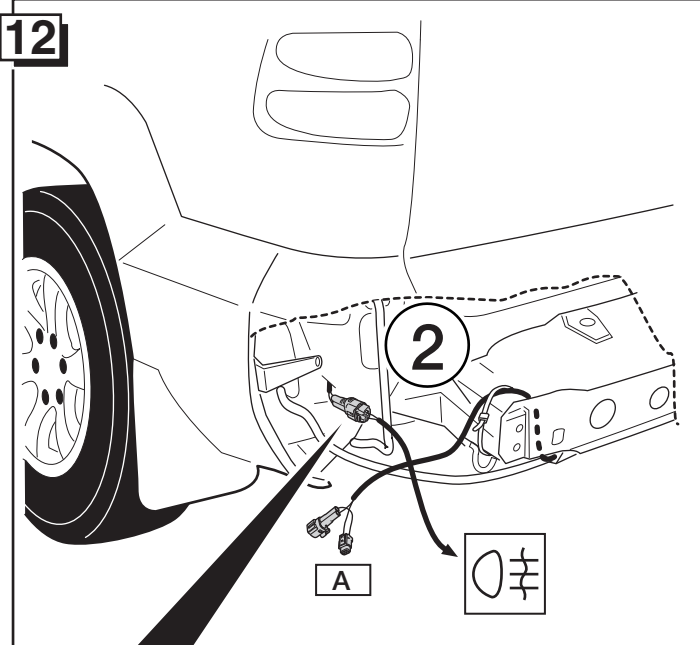

Fitting instruction for: **Towbar wiring harness**

Part number : **PZ457-J9563-00**

Application:

Model name	Model year	Body	Model codes
<b>LAND CRUISER</b>	09/2002 →	3/5 	<b>**J12*R-G** * * W</b>

Note:

Read this mounting manual carefully, before you start the installation.  
 Warranty is granted only when installation is done by your Toyota dealer.  
 Modification related to design, construction, illustrations and text are reserved.

## 8

<b>1/L</b> 	<b>2</b> 	<b>2a</b> 	<b>3/31</b> 	<b>4/R</b> 	<b>5/58-R</b> 	<b>6/54</b> 	<b>7/58-L</b> 
Yellow	Blue	Grey	White	Green	Brown	Red	Black

9

10

11

16

17

18