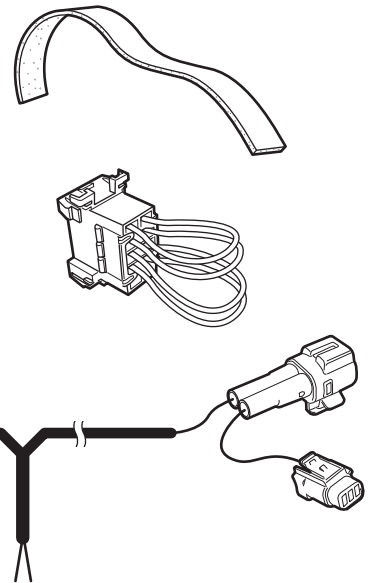

PZ457-J9563-00