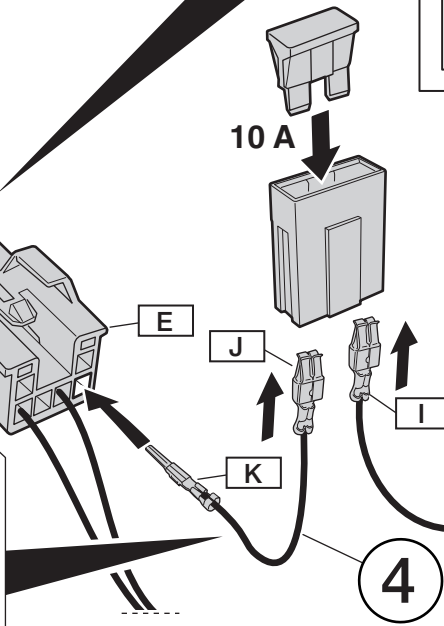

Fitting instruction for: **Towbar wiring harness**

Part number : **PZ457-J9563-00**

Application:

Model name	Model year	Body	Model codes
<b>LAND CRUISER</b>	09/2002 →	3/5 	<b>**J12*R-G** * * W</b>

Note:

Read this mounting manual carefully, before you start the installation.  
 Warranty is granted only when installation is done by your Toyota dealer.  
 Modification related to design, construction, illustrations and text are reserved.

## 8

<b>1/L</b> 	<b>2</b> 	<b>2a</b> 	<b>3/31</b> 	<b>4/R</b> 	<b>5/58-R</b> 	<b>6/54</b> 	<b>7/58-L</b> 
Yellow	Blue	Grey	White	Green	Brown	Red	Black

9

10

11

16

17

18