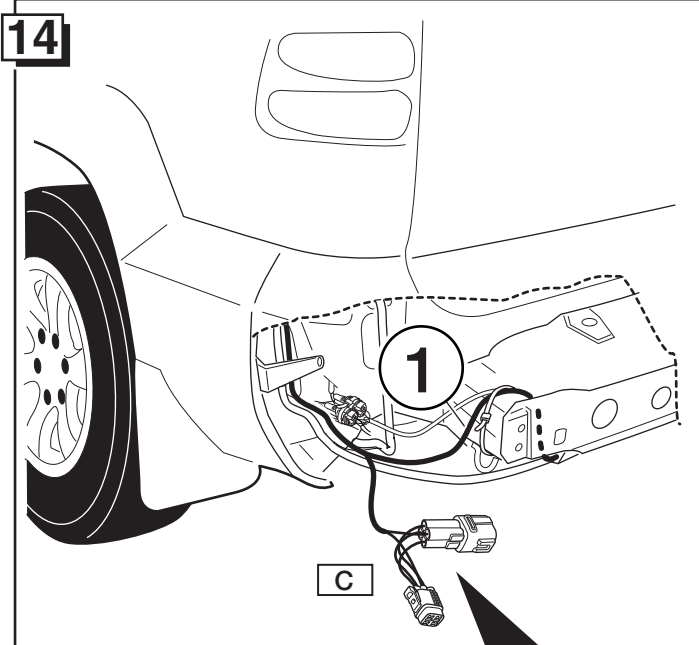

Fitting instruction for: **Towbar wiring harness**

Part number : **PZ457-J9563-00**

Application:

Model name	Model year	Body	Model codes
<b>LAND CRUISER</b>	09/2002 →	3/5 	<b>**J12*R-G** * * W</b>

Note:

Read this mounting manual carefully, before you start the installation.  
 Warranty is granted only when installation is done by your Toyota dealer.  
 Modification related to design, construction, illustrations and text are reserved.

## 8

<b>1/L</b> 	<b>2</b> 	<b>2a</b> 	<b>3/31</b> 	<b>4/R</b> 	<b>5/58-R</b> 	<b>6/54</b> 	<b>7/58-L</b> 
Yellow	Blue	Grey	White	Green	Brown	Red	Black

9

10

11

16

17

18