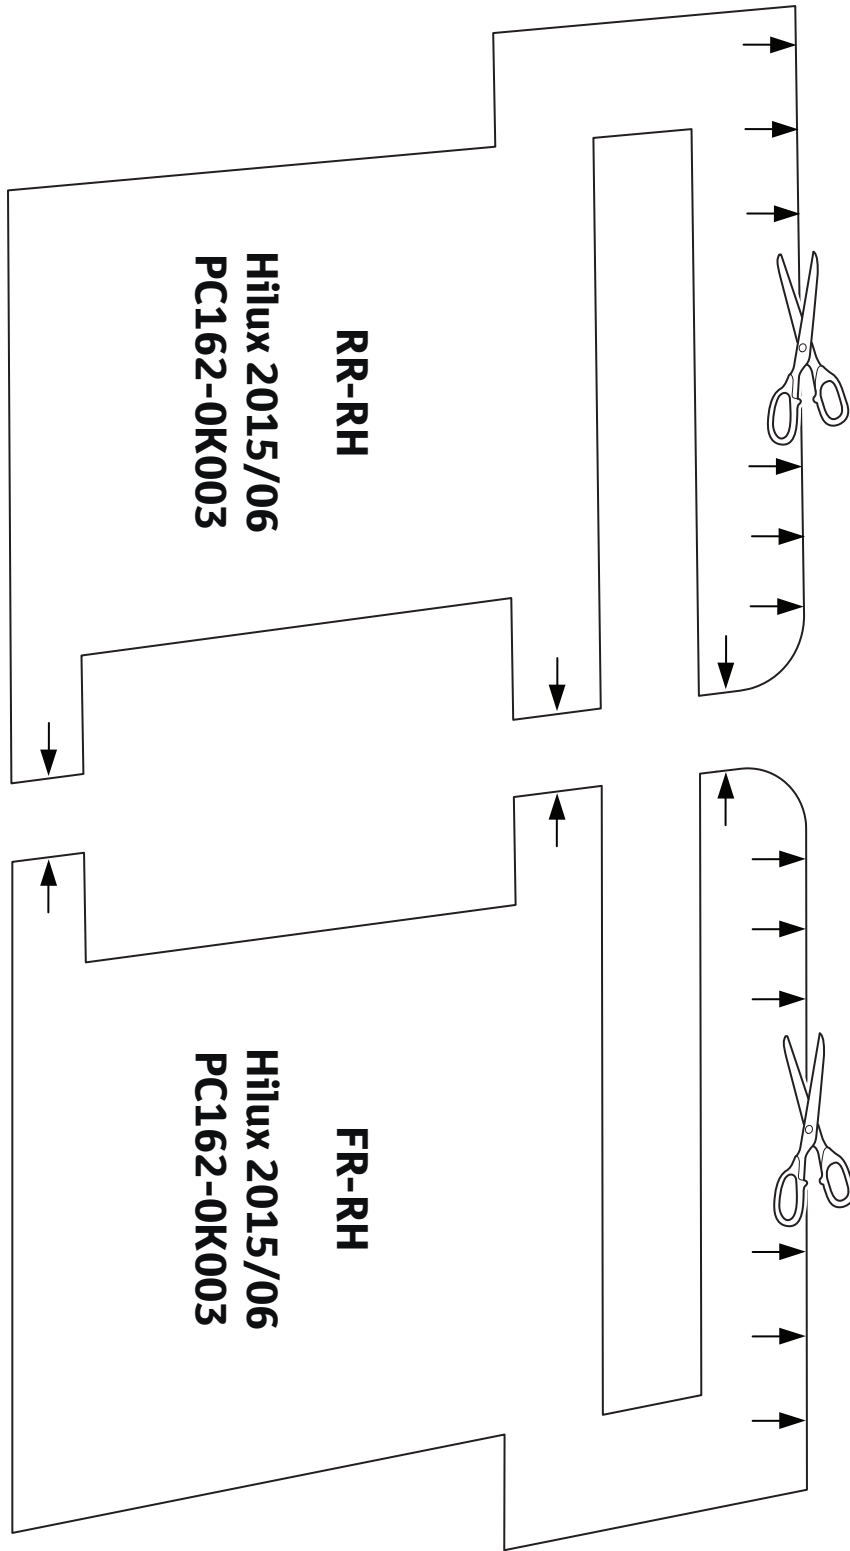

Rev. No.	Date	Page	Picture	Update	New	Deleted steps

PC162-0K003

A

1x

B

1x

C

8x

CHECK

Print 100%
Check with Rulers
before use.

TOYOTA

0 10 20 30 40 50 60 70 80 90 100

100 90 80 70 60 50 40 30 20 10 0

CHECK

Print 100%
Check with Rulers
before use.

TOYOTA

CHECK SHEET

TOYOTA

Model / Year Hilux 2015/06 **Wind deflectors**

VIN n°

ALWAYS A BETTER WAY

  **P/N = OK**

  **= OK**

 **= OK**