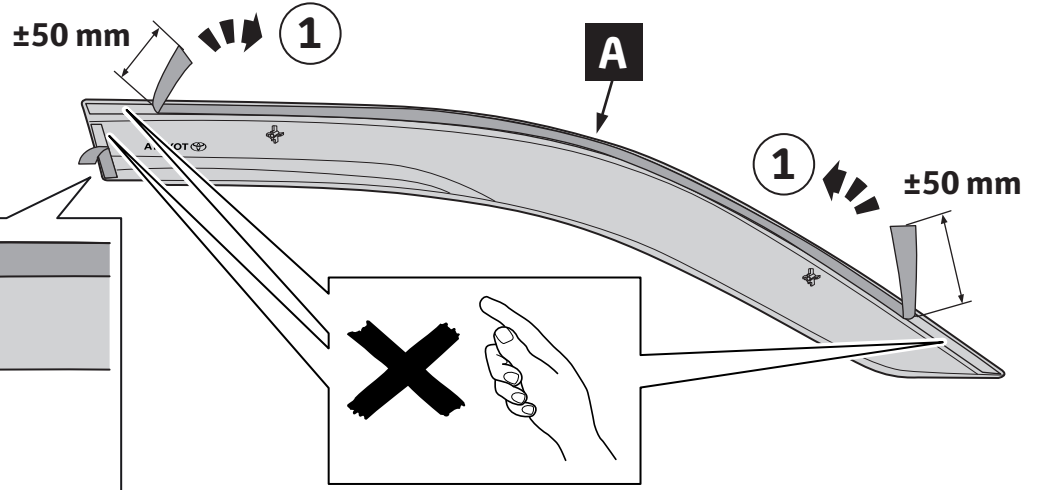

2

3

PZ415-00000-00

2 

**3M adhesion promoter
4298 UV**

 **>1.5 mins.
< 1 hour**

4

5