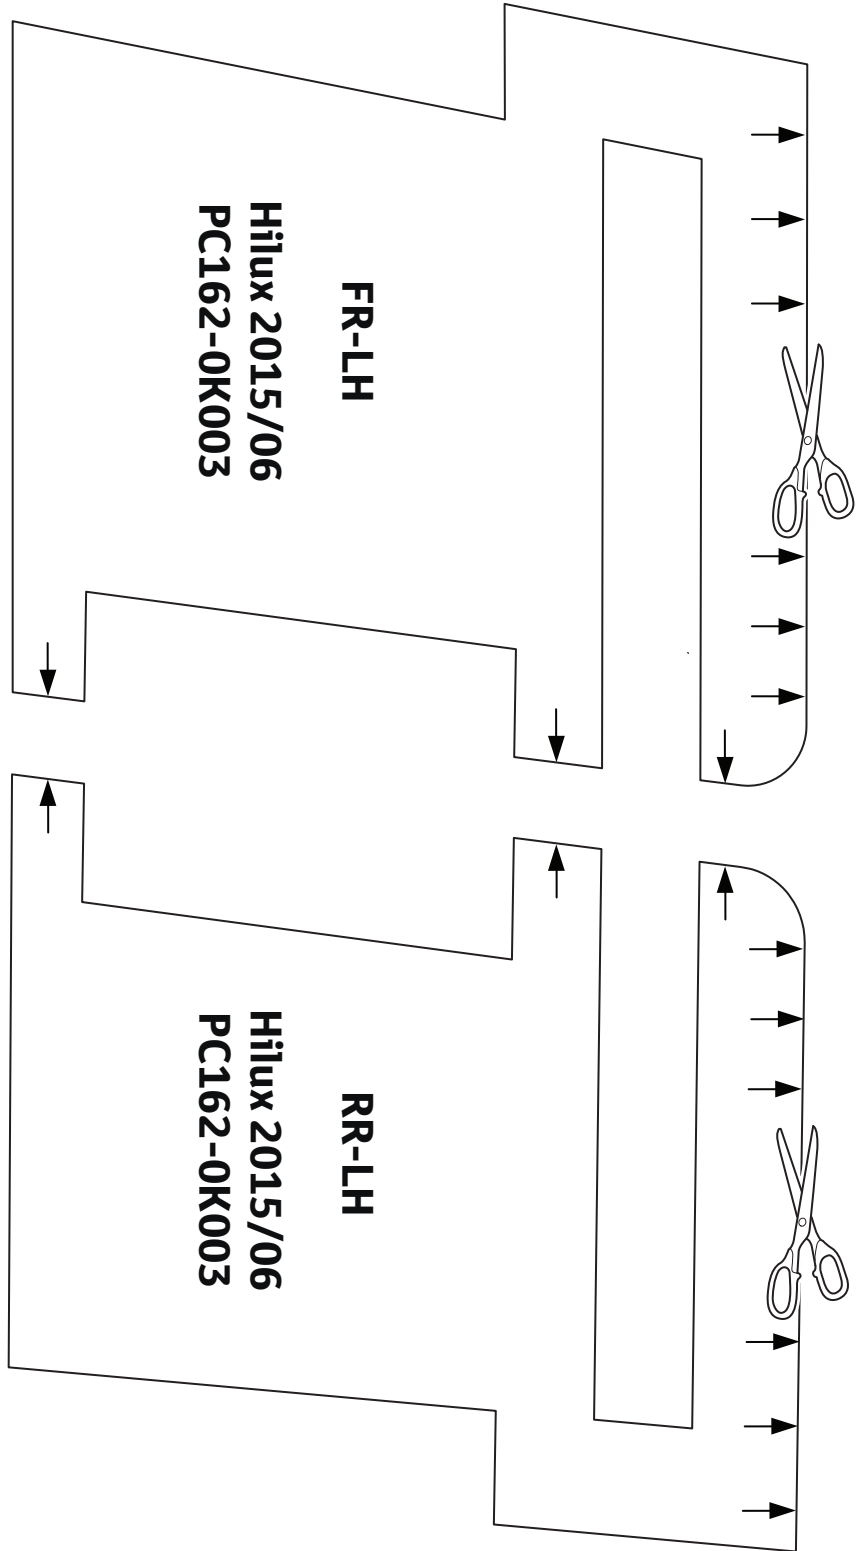

Rev. No.	Date	Page	Picture	Update	New	Deleted steps

PC162-0K003

A

1x

B

1x

C

8x

CHECK

Print 100%
Check with Rulers
before use.

TOYOTA

0 10 20 30 40 50 60 70 80 90 100

100 90 80 70 60 50 40 30 20 10 0

CHECK

Print 100%
Check with Rulers
before use.

TOYOTA