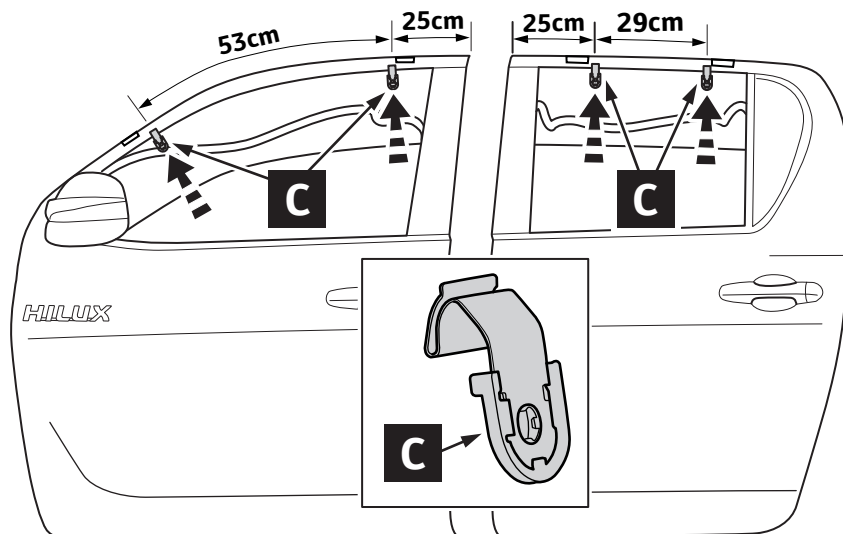

2

3

PZ415-00000-00

2 

**3M adhesion promoter
4298 UV**

 **>1.5 mins.
< 1 hour**

4

5